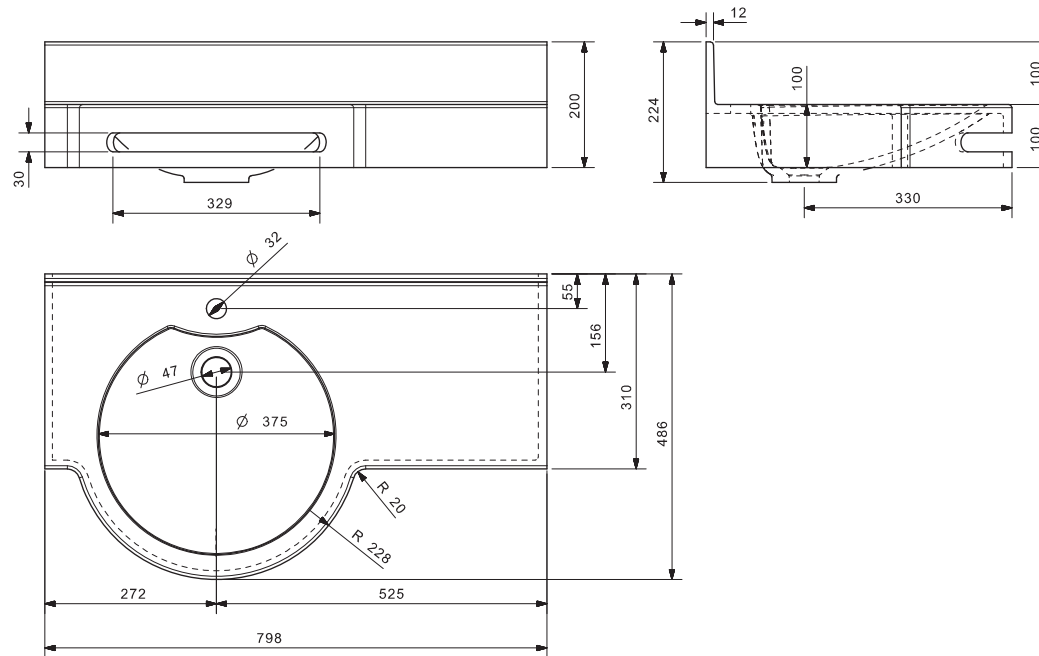

albi

466-0802-70 / albi 80L

eumar

www.eumar.ee/196

**Price is for base-model and does not include functional openings, accessories and customizations.** / Der Preis bezieht sich ausschließlich auf das Standard Modell. Nicht beinhaltet sind Öffnungen, Zubehörteile und Maßanfertigungen / *Prix indiqués pour les modèles de base, n'inclus pas les options, ouvertures, accessoires ni adaptations.*

All drawings contain necessary measurements, which are subject to standard tolerances. They are stated in mm and are non-binding. Exact measurements, in particular of customized products, can only be taken from the finished product. Information about tolerances can be found in our General Terms and Conditions (GTC) - [www.eumar.ee/gtc](http://www.eumar.ee/gtc) In the interests of technical progress we reserve the right to introduce technical modifications.